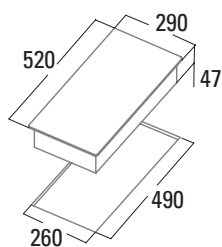

TD 3002 BK

TD 3002 BK
Cod. **08060403** EAN **8422248108539**

2 High Light cooking areas:

Front: 1 area of $\varnothing 155$ mm of 1.2kW

Rear: 1 double area of $\varnothing 190/120$ mm of 1.8/900kW

- Touch Control with acoustic warning
- 9 adjustable power levels
- Safety lock
- Residual heat indicator
- Automatic safety switch-off
- 30 cm wide
- Total power 3kW

Code	08060403
EAN	8422248108539
Model	TD 3002 BK / A
Type	Radiant
Product fiche	
Cooking zones	2
Right front zone: Diameter (mm)	
Right front zone: Power (kW)	
Right front zone: Booster (kW)	
Right front zone: Consumption (Wh/kg)	
Right rear zone: Diameter (mm)	
Right rear zone: Power (kW)	
Right rear zone: Booster (kW)	
Right rear zone: Consumption (Wh/kg)	
Central front zone: Diameter (mm)	155
Central front zone: Power (kW)	1,2
Central front zone: Booster (kW)	
Central front zone: Consumption (Wh/kg)	187
Central rear zone: Diameter (mm)	190/120
Central rear zone: Power (kW)	2,0/1,0
Central rear zone: Booster (kW)	-
Central rear zone: Consumption (Wh/kg)	
Central rear zone: Consumption (Wh/kg)	155,4
Front left zone: Diameter (mm)	
Front left zone: Power (kW)	
Front left zone: Booster (kW)	
Front left zone: Consumption (Wh/kg)	
Left rear zone: Diameter (mm)	
Left rear zone: Power (kW)	
Left rear zone: Booster (kW)	
Left rear zone: Consumption (Wh/kg)	
Energy consumption of the hob (Wh/kg)	150
Dimensions	
Product width (mm)	290
Product depth (mm)	520
Product height (mm)	65
Built-in height (mm)	265
Built-in depth (mm)	495
Ventilation slot (mm)	-
Fixing system	Quick-Fix System
Finishing	
Colour	Black
Aesthetic	Rounded
Control	
Control type	Touch
Power selection (+/-)	Centralized
Power levels	9
Timer	No
Countdown alarm	No
Power management	No
Security	
Safety lock	Yes
Residual heat indicator	Yes
Automatic pan detection	No
Automatic safety switch-off	Yes
Protection against liquid spillage	Yes
Electrical connection	
Nominal voltage (V)	220-240
Mains frequency (Hz)	50-60
Max Product power (kW)	3,2