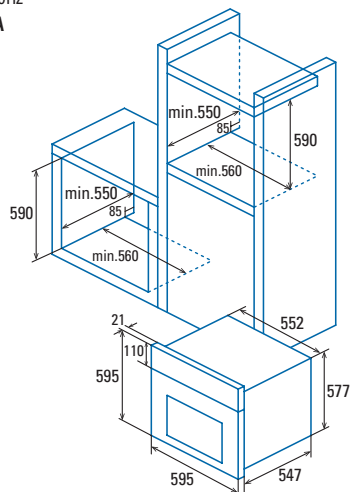

<b>Code</b>	<b>07002412</b>
<b>EAN</b>	<b>8422248094016</b>
<b>Model</b>	<b>MT 8012 WH</b>
<b>Type</b>	Multifunction Turbo
<b>Product fiche according to EU 65/2014 y EU 66/2014</b>	
Energy efficiency index (IEE)	86,6
Energy efficiency Class	A
Energy consumption in conventional mode [kWh/cycle]	0,71
Energy consumption in fan-forced mode [kWh/cycle]	0,81
Number of cavities	1
Heat source	Electricity
Mass of the appliance [Kg]	39,5
Cavity volume (L)	72
<b>Dimensions</b>	
Width [mm]	595
Height [mm]	595
Depth [mm]	568
Cavity width [mm]	346,5
Cavity height [mm]	457
Cavity depth [mm]	410
<b>Characteristics</b>	
Finishing	White glass
Soft Door closing	Yes
Tray levels	5
Convection Fan	Yes
Number of light bulbs	1
<b>Controls</b>	
Control type	Touch control
Screen Technology	LCD
Cooking programmer start/stop	Yes
Cooking programmer stop	-
Minute minder	-
Working pilot light	Yes
Thermostat pilot light	Yes
Min. temperature [°C]	50
Max. Temperature [°C]	250
<b>Cleaning</b>	
Enamel	Non-stick black
Cavity type	Flat
Inner glass	Removable
AquaSmart Cleaning	Automatic
Number of programmes	12
Fast preheat	Yes
Inner light	Yes
<b>Safety</b>	
Safety lock	Yes
Number of door glasses	3
Cooling fan	Yes
Security Thermostat	Yes
<b>Electrical connection</b>	
Grill power [W]	2250
Bottom heating element power [W]	1100
Back heating element power [W]	2000
Total rated Power [W]	2380
Nominal voltage [V] / Mains frequency [Hz]	230-240 / 50-60
Light power [W]	25
Plug	No
<b>Accessories</b>	
Side racks	1
Grill	1
Shallow tray	1
Deep tray	1
Sliding rails	1
Turnspit	-
Pizza Stone (optional)	Yes
Gas connection hose	-