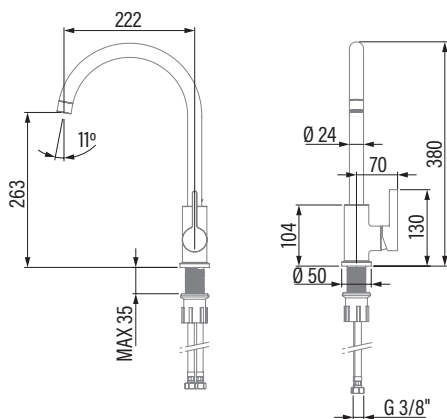

**CMA**  
Cod. **02503400** EAN **8422248107877**

- Brass tap
- Ceramic cartridge
- Cold start
- Revolving stem 360°
- Anti scale areator with 5,7l/min flow limit
- Chrome finish
- M10x1x3/8" certified flexible inlet pipes

<b>Code</b>	02503400
<b>EAN</b>	8422248107877
<b>Model</b>	CMA/G
<b>DIMENSIONS</b>	
Dimensions (diameter, length) of spout braided hose [", cm]	3/8, 36
Product dimensions (height x width x depth) [mm]	380x230x95
Base diameter	50
<b>GENERAL FEATURES</b>	
Water tap type	Single-lever
Material	Brass
Material of handle	Cast
Material of spout braided hose	Stainless steel 304
Finish style	Chrome
Installation place	Sink, cooktop
<b>SPOUT AND CONTROL DETAILS</b>	
Spout type	Long
Spout form	Curved
Removable spout	No
Rotatory spout	Yes / 360°
Airy spout	Yes
Antiscale areator	Yes
Shower function	No
Flow limiter 5,7 litre/minute	Yes
Lead Free	No
<b>Cold start</b>	Yes
Control type	Handle
Control position	Right side
<b>ACCESSORIES</b>	
Cartridge type	Ceramic discs
Easy Installation	Yes
Flexible M10x1x3/8" x 360mm Inox certified installation hose	Yes