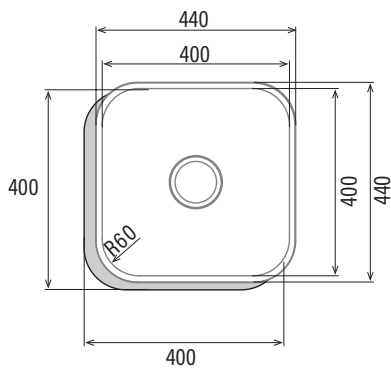

**CBP 40-40**  
Cod. **02624302** EAN **8422248109017**

- Square bowl**
- Installation in 50-cm unit
- Dimensions: 44 x 44 cm
- Bowl depth 20cm**
- Noise absorber foam**
- Stainless steel AISI 304
- Basket valve 3 1/2"
- Thickness 0,7mm
- Accessories:**
  - Watertight strip
  - Fastening clamps
  - Overflow pipe
  - Siphon

<b>Code</b>	02624302
<b>EAN</b>	8422248109017
<b>Model</b>	CBP 40-40 /A
<b>DIMENSIONS</b>	
Cutout dimension (length x width) [mm]	400x400
Dimensions (length x width x depth) [mm]	440x440x200
<b>GENERAL FEATURES</b>	
Type of sink	Undermount
Material	Stainless steel 304
Steel thickness [mm]	0,7
Colour	Steel
<b>BOWL AND DRAINING RACK DETAILS</b>	
Bowl quantity	1
Bowl form	Square
Draining rack	-
Draining rack quantity	-
Draining rack form	-
Draining rack position	-
Tap hole	
<b>ACCESSORIES</b>	
Drainpipe type	Round 3 1/2"
Drainpipe quantity	1
Drainpipe quantity	Yes
Overflow tube	Yes