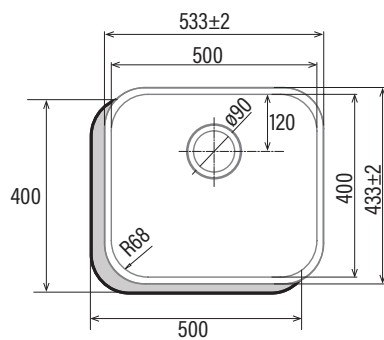

CB 50-40
Cod. **02625300** EAN **8422248048743**

- Square bowl**
- Installation in 60-cm unit
- Dimensions: 53 x 43 cm
- Bowl depth 20cm**
- Noise absorber foam**
- Stainless steel AISI 304 18/8
- Basket valve 3 1/2"
- Thickness 0,8mm
- Accessories:**
 - Watertight strip
 - Fastening clamps
 - Overflow pipe
 - Siphon

Code	02625300
EAN	8422248048743
Model	CB 50-40
DIMENSIONS	
Cutout dimension (length x width) [mm]	500x400
Dimensions (length x width x depth) [mm]	533x433x200
GENERAL FEATURES	
Type of sink	Undermount
Material	Stainless steel 304
Steel thickness [mm]	0,8
Colour	Steel
BOWL AND DRAINING RACK DETAILS	
Bowl quantity	1
Bowl form	Square
Draining rack	-
Draining rack quantity	-
Draining rack form	-
Draining rack position	-
Tap hole	
ACCESSORIES	
Drainpipe type	Round 3 1/2"
Drainpipe quantity	1
Drainpipe quantity	Yes
Overflow tube	Yes