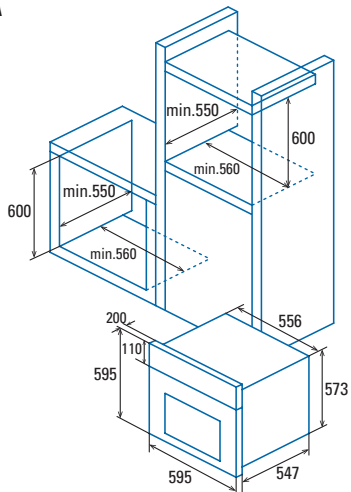

Code	07034601
EAN	8422248095457
Model	MDS 7205 X
Type	Multifunction
Product fiche according to EU 65/2014 y EU 66/2014	
Energy efficiency index (IEE)	95
Energy efficiency Class	A
Energy consumption in conventional mode [kWh/cycle]	0,85
Energy consumption in fan-forced mode [kWh/cycle]	0,81
Number of cavities	1
Heat source	Electricity
Mass of the appliance [Kg]	26,9
Cavity volume (L)	72
Dimensions	
Width [mm]	595
Height [mm]	595
Depth [mm]	547
Cavity width [mm]	476
Cavity height [mm]	372
Cavity depth [mm]	407
Characteristics	
Finishing	Stainless steel and black glass
Soft Door closing	No
Tray levels	5
Convection Fan	Yes
Number of light bulbs	1
Controls	
Control type	Touch control with knobs
Screen Technology	White LCD
Cooking programmer start/stop	Yes
Cooking programmer stop	-
Minute minder	-
Working pilot light	Yes
Thermostat pilot light	Yes
Min. temperature [°C]	50
Max. Temperature [°C]	250
Cleaning	
Enamel	Non-stick black
Cavity type	Flat
Inner glass	Removable
AquaSmart Cleaning	Manual
Number of programmes	6
Fast preheat	Yes
Inner light	No
Safety	
Safety lock	Yes
Number of door glasses	2
Cooling fan	Yes
Security Thermostat	Yes
Electrical connection	
Grill power [W]	1200 + 1400
Bottom heating element power [W]	1100
Back heating element power [W]	-
Total rated Power [W]	2650
Nominal voltage [V] / Mains frequency [Hz]	220-240 / 50/60
Light power [W]	15
Plug	No
Accessories	
Side racks	1
Grill	1
Shallow tray	-
Deep tray	1
Sliding rails	-
Turnspit	-
Pizza Stone (optional)	-
Gas connection hose	-