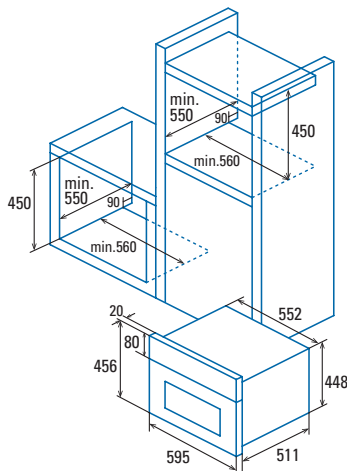

ME 4006 X

ME 4006 X
Cod. **07003305** EAN **8422248067867**

- Multifunction oven - 6 functions
- Mechanical cooking programmer
- Temperature range 50°C-250°C
- 4 levels for placing easy-to-move trays
- Panoramic easy-to-clean full glass door with removable inner glass
- Triple glazed cool door with tangential ventilation
- Accessories: tray and grid
- AquaSmart Cleaning system
- Stainless steel and black glass finishing
- Built into a 45cm unit
- 60cm wide
- Net capacity **40 litres**
- 220/240V 50/60Hz
- Energy Class **A**

Code	07003305
EAN	8422248067867
Model	ME4006X
Type	Multifunción
Product fiche according to EU 65/2014 y EU 66/2014	
Energy efficiency index (IEE)	97,2
Energy efficiency Class	A
Energy consumption in conventional mode [kWh/cycle]	0,7
Energy consumption in fan-forced mode [kWh/cycle]	0,71
Number of cavities	1
Heat source	Electricity
Mass of the appliance [Kg]	30,4
Cavity volume (L)	40
Dimensions	
Width [mm]	456
Height [mm]	595
Depth [mm]	502
Cavity width [mm]	260
Cavity height [mm]	450
Cavity depth [mm]	456
Characteristics	
Finishing	Stainless steel
Soft Door closing	No
Tray levels	4
Convection Fan	Yes
Number of light bulbs	1
Controls	
Control type	Knobs
Screen Technology	-
Cooking programmer start/stop	-
Cooking programmer stop	-
Minute minder	Yes
Working pilot light	Yes
Thermostat pilot light	Yes
Min. temperature [°C]	50
Max. Temperature [°C]	250
Cleaning	
Enamel	Non-stick black
Cavity type	Embossed
Inner glass	Fixed
AquaSmart Cleaning	Manual
Number of programmes	6
Fast preheat	No
Inner light	Yes
Safety	
Safety lock	No
Number of door glasses	3
Cooling fan	Yes
Security Thermostat	Yes
Electrical connection	
Grill power [W]	2200
Bottom heating element power [W]	1300
Back heating element power [W]	-
Total rated Power [W]	2380
Nominal voltage [V] / Mains frequency [Hz]	220-240 / 50/60
Light power [W]	25
Plug	No
Accessories	
Side racks	-
Grill	1
Shallow tray	1
Deep tray	-
Sliding rails	-
Turnspit	-
Pizza Stone (optional)	-
Gas connection hose	-