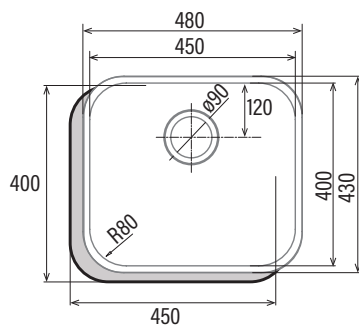

CB 45-40
Cod. **02621009** EAN **8422248043175**

- Square bowl**
- Installation in 60-cm unit
- Dimensions: 48 x 43 cm
- Bowl depth 18cm
- Noise absorber foam**
- Stainless steel AISI 304 18/8
- Basket valve 3 1/2"
- Thickness 0,8mm
- Accessories:**
 - Watertight strip
 - Fastening clamps
 - Overflow pipe
 - Siphon

Code	02621009
EAN	8422248043175
Model	CB 45-40
DIMENSIONS	
Cutout dimension (length x width) [mm]	450x400
Dimensions (length x width x depth) [mm]	480x430x180
GENERAL FEATURES	
Type of sink	Undermount
Material	Stainless steel 304
Steel thickness [mm]	0,8
Colour	Steel
BOWL AND DRAINING RACK DETAILS	
Bowl quantity	1
Bowl form	Square
Draining rack	-
Draining rack quantity	-
Draining rack form	-
Draining rack position	-
Tap hole	
ACCESSORIES	
Drainpipe type	Round 3 1/2"
Drainpipe quantity	1
Drainpipe quantity	Yes
Overflow tube	Yes