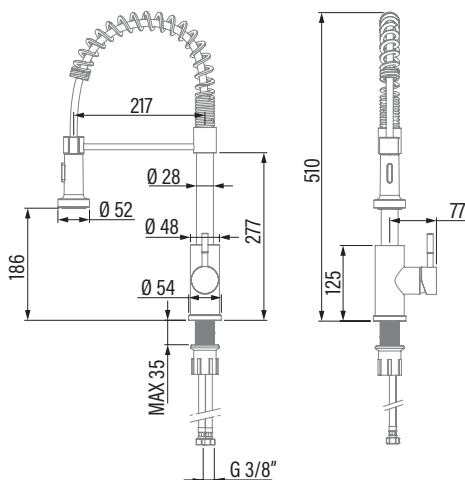

## XPB

Cod. **02506300** EAN **8422248107921**

- Stainless Steel tap
- Ceramic cartridge**
- Cold start**
- Removable stem
- Revolving stem 360°
- Anti scale areator with 6l/min flow limit**
- Satin finish
- Lead Free
- M10x1x3/8" certified flexible inlet pipes

<b>Code</b>	02506300
<b>EAN</b>	8422248107921
<b>Model</b>	XPB
<b>DIMENSIONS</b>	
Dimensions (diameter, length) of spout braided hose [", cm]	3/8, 36
Product dimensions (height x width x depth) [mm]	510x267x92
Base diameter	54
<b>GENERAL FEATURES</b>	
Water tap type	Single-lever
Material	Acero inoxidable 304
Material of handle	Acero inoxidable 304
Material of spout braided hose	Stainless steel 304
Finish style	Inox
Installation place	Sink, cooktop
<b>SPOUT AND CONTROL DETAILS</b>	
Spout type	Long
Spout form	Semi-professional
Removable spout	Yes
Rotatory spout	Yes / 360°
Airy spout	Yes
Antiscale areator	Yes
Shower function	Yes
Flow limiter 6 litre/minute	Yes
Lead Free	Yes
<b>Cold start</b>	Yes
Control type	Handle
Control position	Right side
<b>ACCESSORIES</b>	
Cartridge type	Ceramic discs
Easy Installation	Yes
Flexible M10x1x3/8" x 360mm Inox certified installation hose	Yes