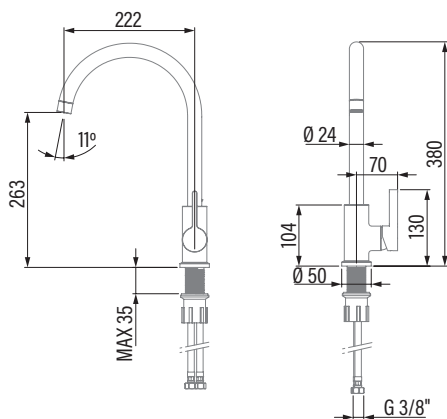

CMA
Cod. **02503400** EAN **8422248107877**

- Brass tap
- Ceramic cartridge**
- Cold start**
- Revolving stem 360°
- Anti scale areator with 6l/min flow limit**
- Chrome finish
- M10x1/8" certified flexible inlet pipes

Code	02503400
EAN	8422248107877
Model	CMA/G
DIMENSIONS	
Dimensions (diameter, length) of spout braided hose [", cm]	3/8, 36
Product dimensions (height x width x depth) [mm]	380x230x95
Base diameter	50
GENERAL FEATURES	
Water tap type	Single-lever
Material	Brass
Material of handle	Cast
Material of spout braided hose	Stainless steel 304
Finish style	Chrome
Installation place	Sink, cooktop
SPOUT AND CONTROL DETAILS	
Spout type	Long
Spout form	Curved
Removable spout	No
Rotatory spout	Yes / 360°
Airy spout	Yes
Antiscale areator	Yes
Shower function	No
Flow limiter 6 litre/minute	Yes
Lead Free	No
Cold start	Yes
Control type	Handle
Control position	Right side
ACCESSORIES	
Cartridge type	Ceramic discs
Easy Installation	Yes
Flexible M10x1/8" x 360mm Inox certified installation hose	Yes