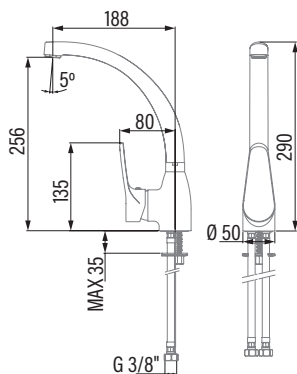

CBA
Cod. **02502400** EAN **8422248107860**

- Brass tap
- Ceramic cartridge**
- Revolving stem 360°
- Anti scale areator with 6l/min flow limit**
- Chrome finish
- M10x1x3/8" certified flexible inlet pipes

Code	02502400
EAN	8422248107860
Model	CBA/C
DIMENSIONS	
Dimensions (diameter, length) of spout braided hose [", cm]	3/8, 36
Product dimensions (height x width x depth) [mm]	290x220x105
Base diameter	50
GENERAL FEATURES	
Water tap type	Single-lever
Material	Brass
Material of handle	Cast
Material of spout braided hose	Stainless steel 304
Finish style	Chrome
Installation place	Sink, cooktop
SPOUT AND CONTROL DETAILS	
Spout type	Long
Spout form	Curved
Removable spout	No
Rotatory spout	Yes / 360°
Airy spout	Yes
Antiscale areator	Yes
Shower function	No
Flow limiter 6 litre/minute	Yes
Lead Free	No
Cold start	No
Control type	Handle
Control position	Right side
ACCESSORIES	
Cartridge type	Ceramic discs
Easy Installation	No
Flexible M10x1x3/8" x 360mm Inox certified installation hose	Yes