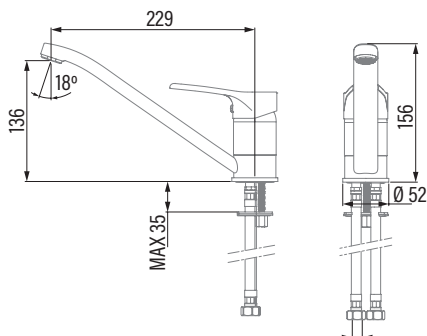

CBB
Cod. **02501400** EAN **8422248107778**

- Brass tap
- Ceramic cartridge**
-
-
- Revolving stem 360°
- Anti scale areator with 6l/min flow limit**
- Chrome finish
-
- M10x1x3/8" certified flexible inlet pipes

Code	02501400
EAN	8422248107778
Model	CBB/B
DIMENSIONS	
Dimensions (diameter, length) of spout braided hose [", cm]	3/8, 36
Product dimensions (height x width x depth) [mm]	260x156x52
Base diameter	52
GENERAL FEATURES	
Water tap type	Single-lever
Material	Brass
Material of handle	Cast
Material of spout braided hose	Stainless steel 304
Finish style	Chrome
Installation place	Sink, cooktop
SPOUT AND CONTROL DETAILS	
Spout type	Short
Spout form	Line
Removable spout	No
Rotatory spout	Yes / 360°
Airy spout	Yes
Antiscale areator	Yes
Shower function	No
Flow limiter 6 litre/minute	Yes
Lead Free	No
Cold start	No
Control type	Handle
Control position	Right side
ACCESSORIES	
Cartridge type	Ceramic discs
Easy Installation	No
Flexible M10x1x3/8" x 360mm Inox certified installation hose	Yes