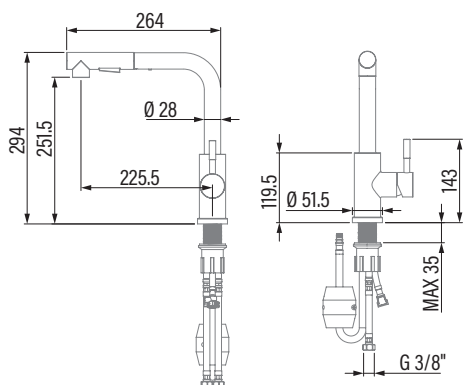

CSE
Cod. **02500401** EAN **8422248107891**

- Brass tap
- Ceramic cartridge**
- Cold start**
- Removable stem
- Revolving stem 360°
- Anti scale areator**
- Flow limited to 6l/min
- Chrome finish

Code	02500401
EAN	8422248107891
Model	CSE
DIMENSIONS	
Dimensions (diameter, length) of spout braided hose [", cm]	3/8, 36
Product dimensions (height x width x depth) [mm]	294x275x90
Base diameter	51,5
GENERAL FEATURES	
Water tap type	Single-lever
Material	Brass
Material of handle	Cast
Material of spout braided hose	Stainless steel 304
Finish style	Chrome
Installation place	Sink, cooktop
SPOUT AND CONTROL DETAILS	
Spout type	Long
Spout form	L form
Removable spout	Yes
Rotatory spout	Yes / 360°
Airy spout	Yes
Antiscale areator	Yes
Shower function	Yes
Flow limiter 6 litre/minute	Yes
Lead Free	No
Cold start	Yes
Control type	Handle
Control position	Right side
ACCESSORIES	
Cartridge type	Ceramic discs
Easy Installation	Yes
Flexible M10x1/8" x 360mm Inox certified installation hose	Yes