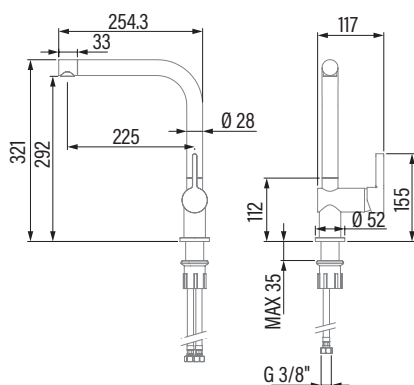

CSA
Cod. **02500400** EAN **8422248107884**

- Brass tap
- Ceramic cartridge**
- Cold start**
- Revolving stem 360°
- Anti scale areator with 6l/min flow limit**
- Chrome finish
- M10x1x3/8" certified flexible inlet pipes

Code	02500400
EAN	8422248107884
Model	CSA/B
DIMENSIONS	
Dimensions (diameter, length) of spout braided hose [", cm]	3/8, 36
Product dimensions (height x width x depth) [mm]	321x255x117
Base diameter	52
GENERAL FEATURES	
Water tap type	Single-lever
Material	Brass
Material of handle	Cast
Material of spout braided hose	Stainless steel 304
Finish style	Chrome
Installation place	Sink, cooktop
SPOUT AND CONTROL DETAILS	
Spout type	Long
Spout form	L form
Removable spout	No
Rotatory spout	Yes / 360°
Airy spout	Yes
Antiscale areator	Yes
Shower function	No
Flow limiter 6 litre/minute	Yes
Lead Free	No
Cold start	Yes
Control type	Handle
Control position	Right side
ACCESSORIES	
Cartridge type	Ceramic discs
Easy Installation	Yes
Flexible M10x1x3/8" x 360mm Inox certified installation hose	Yes