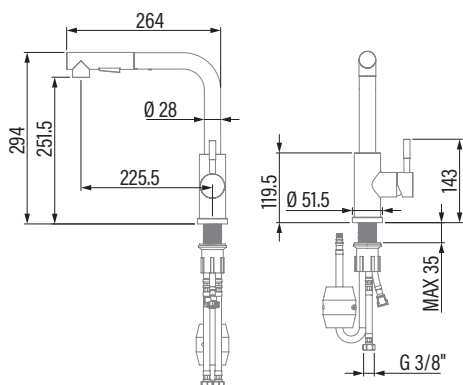

XSE

Cod. **02500301** EAN **8422248107907**

- Stainless Steel tap
- Ceramic cartridge**
- Cold start**
- Removable stem
- Revolving stem 360°
- Anti scale areator**
- Flow limited to 6l/min
- Satin finish
- Lead Free

Code	02500301
EAN	8422248107907
Model	XSE
DIMENSIONS	
Dimensions (diameter, length) of spout braided hose [", cm]	3/8, 36
Product dimensions (height x width x depth) [mm]	294x275x90
Base diameter	51,5
GENERAL FEATURES	
Water tap type	Single-lever
Material	Acero inoxidable 304
Material of handle	Acero inoxidable 304
Material of spout braided hose	Stainless steel 304
Finish style	Inox
Installation place	Sink, cooktop
SPOUT AND CONTROL DETAILS	
Spout type	Long
Spout form	L form
Removable spout	Yes
Rotatory spout	Yes / 360°
Airy spout	Yes
Antiscale areator	Yes
Shower function	Yes
Flow limiter 6 litre/minute	Yes
Lead Free	Yes
Cold start	Yes
Control type	Handle
Control position	Right side
ACCESSORIES	
Cartridge type	Ceramic discs
Easy Installation	Yes
Flexible M10x1x3/8" x 360mm Inox certified installation hose	Yes