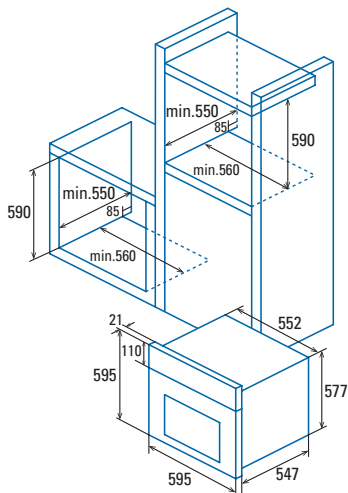

SE 7205 X

SE 7205 X
Cod. **07033307** EAN **8422248081818**

- Static oven - 4 functions
- Mechanical cooking programmer with automatic stop
- Temperature range 50°C-250°C
- Chromed support with 5 cooking levels
- Panoramic easy-to-clean full glass door with removable inner glass
- Double glazed cool door with tangential ventilation
- Accessories: tray and grid
- AquaSmart Cleaning system**
- Easy to clean enamel
- Stainless steel and black glass finishing
- 60cm wide
- Net capacity 78 litres
- 220/240V 50/60Hz
- Energy Class A**

Code	07033307
EAN	8422248081818
Model	SE7205X
Type	
Product fiche according to EU 65/2014 y EU 66/2014	
Energy efficiency index (IEE)	117,1
Energy efficiency Class	A
Energy consumption in conventional mode [kWh/cycle]	0,79
Energy consumption in fan-forced mode [kWh/cycle]	-
Number of cavities	1
Heat source	Electricity
Mass of the appliance [Kg]	36
Cavity volume (L)	78
Dimensions	
Width [mm]	595
Height [mm]	595
Depth [mm]	528
Cavity width [mm]	450
Cavity height [mm]	330
Cavity depth [mm]	480
Characteristics	
Finishing	Stainless steel and black glass
Soft Door closing	No
Tray levels	5
Convection Fan	No
Number of light bulbs	1
Controls	
Control type	Knobs
Screen Technology	-
Cooking programmer start/stop	-
Cooking programmer stop	Yes
Minute minder	-
Working pilot light	No
Thermostat pilot light	Yes
Min. temperature [°C]	50
Max. Temperature [°C]	250
Cleaning	
Enamel	Non-stick black
Cavity type	Flat
Inner glass	Removable
AquaSmart Cleaning	Manual
Number of programmes	4
Fast preheat	No
Inner light	Yes
Safety	
Safety lock	No
Number of door glasses	2
Cooling fan	Yes
Security Thermostat	Yes
Electrical connection	
Grill power [W]	1600
Bottom heating element power [W]	900
Back heating element power [W]	-
Total rated Power [W]	2180
Nominal voltage [V] / Mains frequency [Hz]	220-240 / 50/60
Light power [W]	15
Plug	No
Accessories	
Side racks	1
Grill	1
Shallow tray	-
Deep tray	1
Sliding rails	-
Turnspit	-
Pizza Stone (optional)	-
Gas connection hose	-