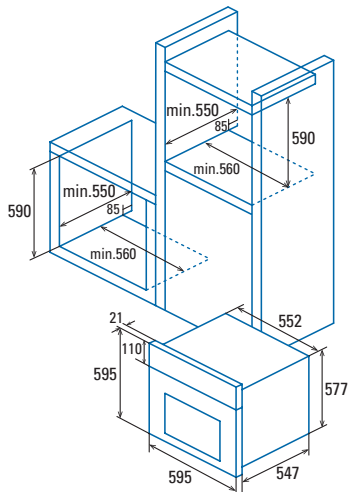

ME 7207 BK

Full Glass

ME 7207 BK
Cod. **07034404** EAN **8422248081849**

- Multifunction oven - 7 functions
- Mechanical cooking programmer
- Temperature range 50°C-250°C
- Chromed support with 5 cooking levels
- 1 Telescopic guide** adaptable to any level
- Panoramic easy-to-clean full glass door with removable inner glass
- Double glazed cool door with tangential ventilation
- Accessories: **Deep tray** and grid
- AquaSmart Cleaning system**
- Black glass finishing
- 60cm wide
- Net capacity 72 litres
- 220/240V 50/60Hz
- Energy Class A**