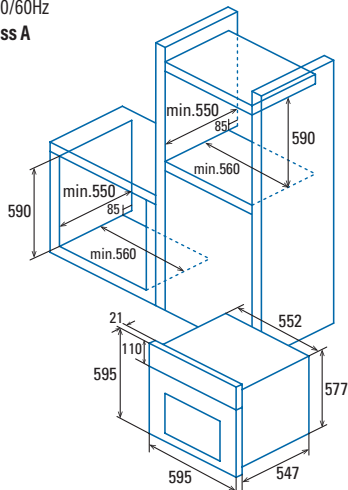

Code	07034009
EAN	8422248093927
Model	MD 8008 WH
Type	Multifunction Turbo
Product fiche according to EU 65/2014 y EU 66/2014	
Energy efficiency index (IEE)	117,1 / 106,6
Energy efficiency Class	A
Energy consumption in conventional mode [kWh/cycle]	0,82
Energy consumption in fan-forced mode [kWh/cycle]	0,79
Number of cavities	1
Heat source	Electricity
Mass of the appliance [Kg]	36
Cavity volume (L)	72
Dimensions	
Width [mm]	595
Height [mm]	595
Depth [mm]	568
Cavity width [mm]	346,5
Cavity height [mm]	457
Cavity depth [mm]	410
Characteristics	
Finishing	White glass
Soft Door closing	No
Tray levels	5
Convection Fan	Yes
Number of light bulbs	1
Controls	
Control type	Touch control
Screen Technology	LCD
Cooking programmer start/stop	Yes
Cooking programmer stop	-
Minute minder	-
Working pilot light	No
Thermostat pilot light	Yes
Min. temperature [°C]	50
Max. Temperature [°C]	250
Cleaning	
Enamel	Non-stick black
Cavity type	Flat
Inner glass	Removable
AquaSmart Cleaning	Manual
Number of programmes	8
Fast preheat	No
Inner light	Yes
Safety	
Safety lock	No
Number of door glasses	3
Cooling fan	Yes
Security Thermostat	Yes
Electrical connection	
Grill power [W]	2250
Bottom heating element power [W]	1100
Back heating element power [W]	2000
Total rated Power [W]	2380
Nominal voltage [V] / Mains frequency [Hz]	230-240 / 50-60
Light power [W]	25
Plug	No
Accessories	
Side racks	1
Grill	1
Shallow tray	1
Deep tray	1
Sliding rails	1
Turnspit	-
Pizza Stone (optional)	Yes
Gas connection hose	-