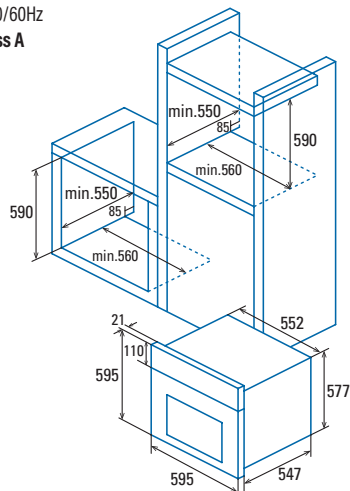

Code	07034410
EAN	8422248093941
Model	MD 8008 BK
Type	Multifunction Turbo
Product fiche according to EU 65/2014 y EU 66/2014	
Energy efficiency index (IEE)	117,1 / 106,6
Energy efficiency Class	A
Energy consumption in conventional mode [kWh/cycle]	0,82
Energy consumption in fan-forced mode [kWh/cycle]	0,79
Number of cavities	1
Heat source	Electricity
Mass of the appliance [Kg]	36
Cavity volume (L)	72
Dimensions	
Width [mm]	595
Height [mm]	595
Depth [mm]	568
Cavity width [mm]	346,5
Cavity height [mm]	457
Cavity depth [mm]	410
Characteristics	
Finishing	Black glass
Soft Door closing	No
Tray levels	5
Convection Fan	Yes
Number of light bulbs	1
Controls	
Control type	Touch control
Screen Technology	LCD
Cooking programmer start/stop	Yes
Cooking programmer stop	-
Minute minder	-
Working pilot light	No
Thermostat pilot light	Yes
Min. temperature [°C]	50
Max. Temperature [°C]	250
Cleaning	
Enamel	Non-stick black
Cavity type	Flat
Inner glass	Removable
AquaSmart Cleaning	Manual
Number of programmes	8
Fast preheat	No
Inner light	Yes
Safety	
Safety lock	No
Number of door glasses	3
Cooling fan	Yes
Security Thermostat	Yes
Electrical connection	
Grill power [W]	2250
Bottom heating element power [W]	1100
Back heating element power [W]	2000
Total rated Power [W]	2380
Nominal voltage [V] / Mains frequency [Hz]	230-240 / 50-60
Light power [W]	25
Plug	No
Accessories	
Side racks	1
Grill	1
Shallow tray	1
Deep tray	1
Sliding rails	1
Turnspit	-
Pizza Stone (optional)	Yes
Gas connection hose	-