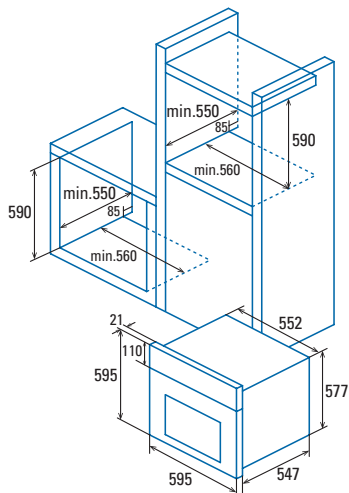

MD 6306 X

FAN FORCED Oven

MD 6306 X

Cod. **07034408** EAN **8422248083850**

- Multifunction oven - 6 functions
- Digital time and temperature cooking programmer
- Temperature range 50°C-250°C
- 5 levels for placing trays
- 1 removable telescopic guide adaptable to any level
- Panoramic easy-to-clean full glass door
- Double glazed cool door with tangential ventilation
- Accessories: **Deep tray**, tray and grid
- AquaSmart Cleaning system**
- Stainless steel and black glass finishing
- 60cm wide
- Net capacity 70 litres
- 220/240V 50/60Hz
- Energy Class A**