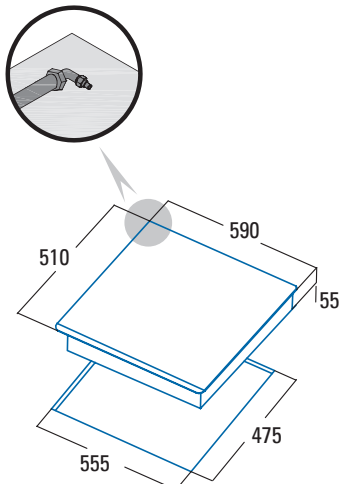

## LCIB 6021 BK

LCIB 6021 BK  
Cod. **08068403** EAN **8422248078795**

- 3 gas burners:**
  - Left: 1 **triple ring** of 3.5kW
  - Rear Right: 1 semi-fast of 1.75kW
  - Front Right: 1 auxiliary of 1kW
- One hand automatic ignition
- Flame failure gas cut off safety system
- Cast iron** Grids/burners
- Suitable for **butane gas**
- Gas inlet position: rear left
- LPG nozzles included in the box
- 59 cm** wide
- Total power 6.25kW**

<b>Code</b>	08068403
<b>EAN</b>	8422248078795
<b>Model</b>	LCIB 6021 BK
<b>Type (Glass /St.Steel /Enamelled)</b>	Glass
<b>Product fiche</b>	
Suitable for City Gas	-
Suitable for LPG	√
Number of burners	3
Triple ring power [kW]	3,5
Fast power [kW]	
Semi-fast power [kW]	1,75
Semi-fast power [kW]	
Auxilliary power [kW]	1
<b>Dimensions</b>	
Appliance width [mm]	580
Appliance depth [mm]	500
Appliance height [mm]	55
Built-in width [mm]	555
Built-in depth [mm]	475
Anchor system	Fixation brackets
<b>Characteristics</b>	
Plug-in autoignition	√
Enamelled Grills/Burners	-
Cast Iron Grills/Burners	√
<b>Security</b>	
Safety valve	√
<b>Electrical Connection</b>	
Nominal voltage (V)	220-240
Mains frequency (Hz)	50-60
Product power (kW)	6,25
<b>Accessories</b>	
"LPG butane/natural kit conversor (included)"	√