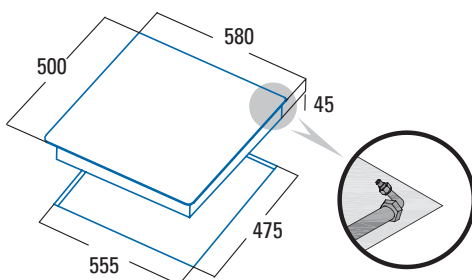

### 4 gas burners:

Rear Left: 1 semi-fast, 1,75kW

Front Left: 1 fast, 3kW

Rear Right: 1 semi-fast, 1,75kW

Front Right: 1 auxiliary, 1kW

- One hand automatic ignition
- Flame failure gas cut off safety system
- Enamelled Grills/burners
- Suitable for city gas
- Gas inlet position: rear right
- LPG nozzles included in the box
- 58 cm wide
- Total power 7,5kW

<b>Code</b>	08066600
<b>EAN</b>	8422248067775
<b>Model</b>	GI 6004 X
<b>Type (Glass /St.Steel /Enamelled)</b>	St.Steel
<b>Product fiche</b>	
Suitable for City Gas	√
Suitable for LPG	-
Number of burners	4
Triple ring power [kW]	
Fast power [kW]	3
Semi-fast power [kW]	1,75
Semi-fast power [kW]	1,75
Auxiliar power [kW]	1
<b>Dimensions</b>	
Appliance width [mm]	580
Appliance depth [mm]	500
Appliance height [mm]	45
Built-in width [mm]	555
Built-in depth [mm]	475
Anchor system	Fixation brackets
<b>Characteristics</b>	
Plug-in autoignition	√
Enamelled Grills/Burners	√
Cast Iron Grills/Burners	-
<b>Security</b>	
Safety valve	√
<b>Electrical Connection</b>	
Nominal voltage (V)	220-240
Mains frequency (Hz)	50-60
Product power (kW)	7,5
<b>Accessories</b>	
"LPG butane/natural kit conversor (included)"	√