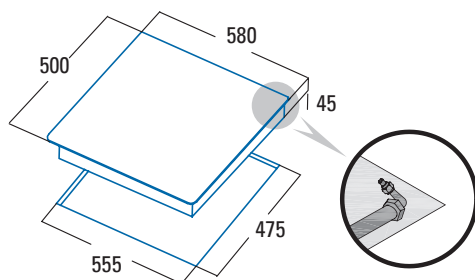

GI 6031 X

GI 6031 X

Cod. **08066011** EAN **8422248067331**

4 gas burners:

Rear Left: 1 semi-fast, 1,75kW

Front Left: 1 **triple ring** of 3.5kW

Rear Right: 1 semi-fast, 1,75kW

Front Right: 1 auxiliary, 1kW

- One hand automatic ignition
- Flame failure gas cut off safety system
- Enamelled Grills/burners
- Suitable for city gas
- Gas inlet position: rear right
- LPG nozzles included in the box
- 58 cm wide
- Total power 8kW

Code	08066011
EAN	8422248067331
Model	GI 6031 X
Type (Glass /St.Steel /Enamelled)	St.Steel
Product fiche	
Suitable for City Gas	√
Suitable for LPG	-
Number of burners	4
Triple ring power [kW]	3,5
Fast power [kW]	
Semi-fast power [kW]	1,75
Semi-fast power [kW]	1,75
Auxilliar power [kW]	1
Dimensions	
Appliance width [mm]	580
Appliance depth [mm]	500
Appliance height [mm]	45
Built-in width [mm]	555
Built-in depth [mm]	475
Anchor system	Fixation brackets
Characteristics	
Plug-in autoignition	√
Enamelled Grills/Burners	√
Cast Iron Grills/Burners	-
Security	
Safety valve	√
Electrical Connection	
Nominal voltage (V)	220-240
Mains frequency (Hz)	50-60
Product power (kW)	8
Accessories	
"LPG butane/natural kit conversor (included)"	√