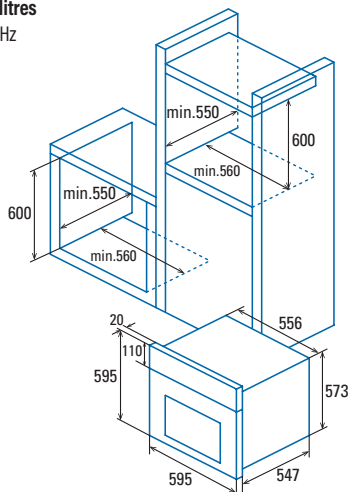

Code	07044606
EAN	8422248095440
Model	MES 7106 X
Type	Multifunction
Product fiche according to EU 65/2014 y EU 66/2014	
Energy efficiency index (IEE)	95
Energy efficiency Class	A
Energy consumption in conventional mode [kWh/cycle]	0,85
Energy consumption in fan-forced mode [kWh/cycle]	0,81
Number of cavities	1
Heat source	Electricity
Mass of the appliance [Kg]	26,9
Cavity volume (L)	72
Dimensions	
Width [mm]	595
Height [mm]	595
Depth [mm]	547
Cavity width [mm]	476
Cavity height [mm]	372
Cavity depth [mm]	407
Characteristics	
Finishing	Stainless steel and black glass
Soft Door closing	No
Tray levels	5
Convection Fan	Yes
Number of light bulbs	1
Controls	
Control type	Knobs
Screen Technology	-
Cooking programmer start/stop	-
Cooking programmer stop	-
Minute minder	Yes
Working pilot light	No
Thermostat pilot light	Yes
Min. temperature [°C]	50
Max. Temperature [°C]	250
Cleaning	
Enamel	Non-stick black
Cavity type	Flat
Inner glass	Removable
AquaSmart Cleaning	Manual
Number of programmes	6
Fast preheat	Yes
Inner light	No
Safety	
Safety lock	Yes
Number of door glasses	2
Cooling fan	Yes
Security Thermostat	Yes
Electrical connection	
Grill power [W]	1200 + 1400
Bottom heating element power [W]	1100
Back heating element power [W]	-
Total rated Power [W]	2650
Nominal voltage [V] / Mains frequency [Hz]	220-240 / 50/60
Light power [W]	15
Plug	No
Accessories	
Side racks	1
Grill	1
Shallow tray	-
Deep tray	1
Sliding rails	1
Turnspit	-
Pizza Stone (optional)	-
Gas connection hose	-