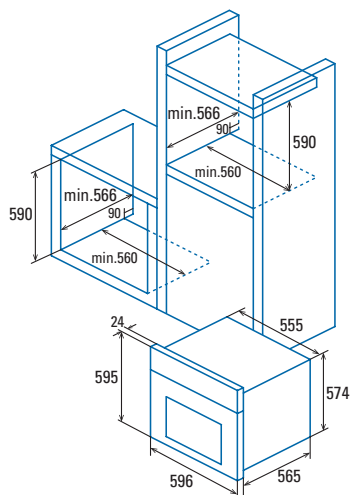

<b>Code</b>	<b>07035009</b>
<b>EAN</b>	<b>8422248077033</b>
<b>Model</b>	<b>MRA7108WH</b>
<b>Type</b>	Multifunción
<b>Product fiche according to EU 65/2014 y EU 66/2014</b>	
Energy efficiency index (IEE)	93,8
Energy efficiency Class	A
Energy consumption in conventional mode [kWh/cycle]	0,76
Energy consumption in fan-forced mode [kWh/cycle]	0,75
Number of cavities	1
Heat source	Electricity
Mass of the appliance [Kg]	28
Cavity volume (L)	60
<b>Dimensions</b>	
Width [mm]	595
Height [mm]	595
Depth [mm]	565
Cavity width [mm]	472
Cavity height [mm]	316
Cavity depth [mm]	400
<b>Characteristics</b>	
Finishing	White glass
Soft Door closing	No
Tray levels	5
Convection Fan	Yes
Number of light bulbs	1
<b>Controls</b>	
Control type	Knobs
Screen Technology	-
Cooking programmer start/stop	-
Cooking programmer stop	-
Minute minder	Yes
Working pilot light	No
Thermostat pilot light	Yes
Min. temperature [°C]	40
Max. Temperature [°C]	240
<b>Cleaning</b>	
Enamel	Non-stick black
Cavity type	Flat
Inner glass	Removable
AquaSmart Cleaning	No
Number of programmes	7
Fast preheat	No
Inner light	No
<b>Safety</b>	
Safety lock	No
Number of door glasses	2
Cooling fan	Yes
Security Thermostat	Yes
<b>Electrical connection</b>	
Grill power [W]	1000 + 2000
Bottom heating element power [W]	1200
Back heating element power [W]	-
Total rated Power [W]	2300
Nominal voltage [V] / Mains frequency [Hz]	220-240 / 50/60
Light power [W]	15
Plug	Yes
<b>Accessories</b>	
Side racks	1
Grill	1
Shallow tray	1
Deep tray	1
Sliding rails	-
Turnspit	-
Pizza Stone (optional)	-
Gas connection hose	-