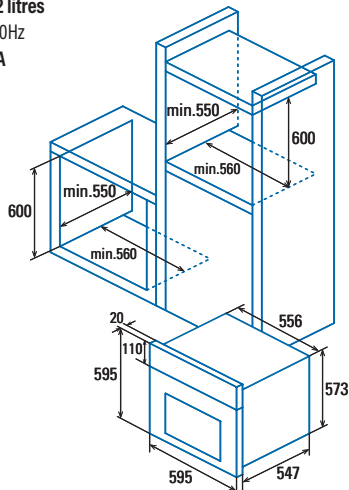

Code	07034602
EAN	8422248095556
Model	MDS 7206 X
Type	Multifunction
Product fiche according to EU 65/2014 y EU 66/2014	
Energy efficiency index (IEE)	95
Energy efficiency Class	A
Energy consumption in conventional mode [kWh/cycle]	0,85
Energy consumption in fan-forced mode [kWh/cycle]	0,81
Number of cavities	1
Heat source	Electricity
Mass of the appliance [Kg]	26,9
Cavity volume (L)	72
Dimensions	
Width [mm]	595
Height [mm]	595
Depth [mm]	547
Cavity width [mm]	476
Cavity height [mm]	372
Cavity depth [mm]	407
Characteristics	
Finishing	Stainless steel and black glass
Soft Door closing	No
Tray levels	5
Convection Fan	Yes
Number of light bulbs	1
Controls	
Control type	Touch with push-pull knobs
Screen Technology	White LCD
Cooking programmer start/stop	Yes
Cooking programmer stop	-
Minute minder	-
Working pilot light	Yes
Thermostat pilot light	Yes
Min. temperature [°C]	50
Max. Temperature [°C]	250
Cleaning	
Enamel	Non-stick black
Cavity type	Flat
Inner glass	Removable
AquaSmart Cleaning	Manual
Number of programmes	6
Fast preheat	Yes
Inner light	No
Safety	
Safety lock	Yes
Number of door glasses	2
Cooling fan	Yes
Security Thermostat	Yes
Electrical connection	
Grill power [W]	1200 + 1400
Bottom heating element power [W]	1100
Back heating element power [W]	-
Total rated Power [W]	2650
Nominal voltage [V] / Mains frequency [Hz]	220-240 / 50/60
Light power [W]	15
Plug	No
Accessories	
Side racks	1
Grill	1
Shallow tray	-
Deep tray	1
Sliding rails	1
Turnspit	-
Pizza Stone (optional)	-
Gas connection hose	-