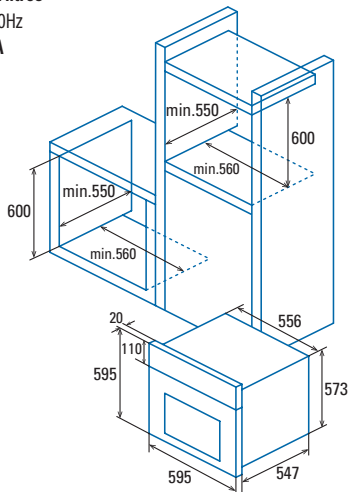

Code	07034506
EAN	8422248095570
Model	MDS 7206 BK
Type	Multifunction
Product fiche according to EU 65/2014 y EU 66/2014	
Energy efficiency index (IEE)	95
Energy efficiency Class	A
Energy consumption in conventional mode [kWh/cycle]	0,85
Energy consumption in fan-forced mode [kWh/cycle]	0,81
Number of cavities	1
Heat source	Electricity
Mass of the appliance [Kg]	26,9
Cavity volume (L)	72
Dimensions	
Width [mm]	595
Height [mm]	595
Depth [mm]	547
Cavity width [mm]	476
Cavity height [mm]	372
Cavity depth [mm]	407
Characteristics	
Finishing	Black glass
Soft Door closing	No
Tray levels	5
Convection Fan	Yes
Number of light bulbs	1
Controls	
Control type	Touch with push-pull knobs
Screen Technology	White LCD
Cooking programmer start/stop	Yes
Cooking programmer stop	-
Minute minder	-
Working pilot light	Yes
Thermostat pilot light	Yes
Min. temperature [°C]	50
Max. Temperature [°C]	250
Cleaning	
Enamel	Non-stick black
Cavity type	Flat
Inner glass	Removable
AquaSmart Cleaning	Manual
Number of programmes	6
Fast preheat	Yes
Inner light	No
Safety	
Safety lock	Yes
Number of door glasses	2
Cooling fan	Yes
Security Thermostat	Yes
Electrical connection	
Grill power [W]	1200 + 1400
Bottom heating element power [W]	1100
Back heating element power [W]	-
Total rated Power [W]	2650
Nominal voltage [V] / Mains frequency [Hz]	220-240 / 50/60
Light power [W]	15
Plug	No
Accessories	
Side racks	1
Grill	1
Shallow tray	-
Deep tray	1
Sliding rails	1
Turnspit	-
Pizza Stone (optional)	-
Gas connection hose	-