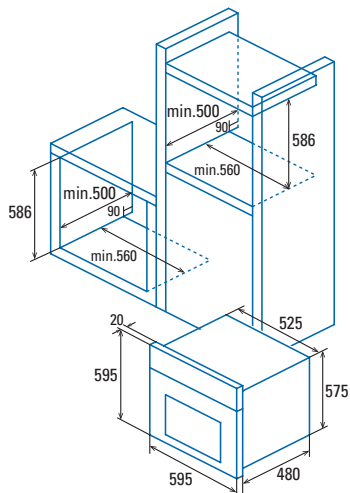

CM 760 AS BK

Suitable for short depth cabinets

CM 760 AS BK
Cod. **07032307** EAN **8422248059497**

- Multifunction oven - 6 functions
- Mechanical cooking programmer
- Temperature range 50°C-250°C
- 4 levels for placing easy-to-move trays
- Panoramic easy-to-clean full glass door with removable inner glass
- Double glazed cool door with tangential ventilation
- Accessories: **Deep tray** and grid
- AquaSmart Cleaning system**
- Black glass finishing
- 60cm wide
- Suitable for 50cm cabinet**
- Net capacity 50 litres
- 220/240V 50/60Hz
- Energy Class A**