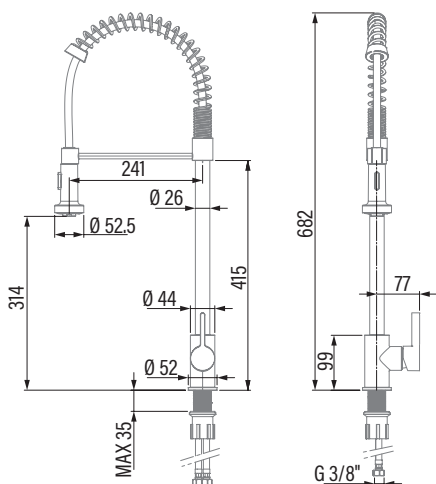

**CPA**  
Cod. **02507400** EAN **8422248107938**

- Brass tap
- Ceramic cartridge**
- Cold start**
- Removable stem
- Revolving stem 360°
- Anti scale areator with 6l/min flow limit**
- Chrome finish
- M10x3/8" certified flexible inlet pipes

<b>Code</b>	02507400
<b>EAN</b>	8422248107938
<b>Model</b>	CPA
<b>DIMENSIONS</b>	
Dimensions (diameter, length) of spout braided hose [", cm]	3/8, 36
Product dimensions (height x width x depth) [mm]	682x290x90
Base diameter	52
<b>GENERAL FEATURES</b>	
Water tap type	Single-lever
Material	Brass
Material of handle	Cast
Material of spout braided hose	Stainless steel 304
Finish style	Chrome
Installation place	Sink, cooktop
<b>SPOUT AND CONTROL DETAILS</b>	
Spout type	Long
Spout form	Semi-professional
Removable spout	Yes
Rotatory spout	Yes / 360°
Airy spout	Yes
Antiscale areator	Yes
Shower function	Yes
Flow limiter 6 litre/minute	Yes
Lead Free	No
<b>Cold start</b>	Yes
Control type	Handle
Control position	Right side
<b>ACCESSORIES</b>	
Cartridge type	Ceramic discs
Easy Installation	Yes
Flexible M10x3/8" x 360mm Inox certified installation hose	Yes