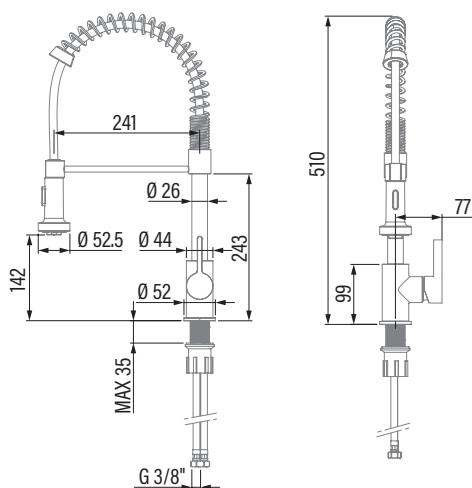

CPB
Cod. **02506400** EAN **8422248107914**

- Brass tap
- Ceramic cartridge**
- Cold start**
- Removable stem
- Revolving stem 360°
- Anti scale areator with 6l/min flow limit**
- Chrome finish
- M10x1/8" certified flexible inlet pipes

Code	02506400
EAN	8422248107914
Model	CPB
DIMENSIONS	
Dimensions (diameter, length) of spout braided hose [", cm]	3/8, 36
Product dimensions (height x width x depth) [mm]	510x290x90
Base diameter	52
GENERAL FEATURES	
Water tap type	Single-lever
Material	Brass
Material of handle	Cast
Material of spout braided hose	Stainless steel 304
Finish style	Chrome
Installation place	Sink, cooktop
SPOUT AND CONTROL DETAILS	
Spout type	Long
Spout form	Semi-professional
Removable spout	Yes
Rotatory spout	Yes / 360°
Airy spout	Yes
Antiscale areator	Yes
Shower function	Yes
Flow limiter 6 litre/minute	Yes
Lead Free	No
Cold start	Yes
Control type	Handle
Control position	Right side
ACCESSORIES	
Cartridge type	Ceramic discs
Easy Installation	Yes
Flexible M10x1/8" x 360mm Inox certified installation hose	Yes