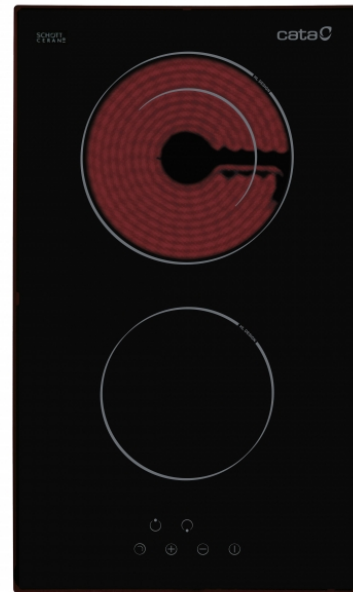

TD 302

REFERENCE 08060006 - TD 302 - 8422248051811

DESCRIPTION

Slim format vitroceramichob, cooking zone 1 x140 mm and 1 extensible area of 180/120 mm in diameter. With locking security system control panel.

FEATURES

Fixing system	Quick-Fix System
Product width (mm)	298
Product depth (mm)	520
Product height (mm)	67
Built-in height (mm)	275
Built-in depth (mm)	500
Control type	Táctil
Power Levels	9
Child safety lock	✓
Residual heat indicator	✓
Automatic safety switch-off	✓
Cooking areas	2
Front Right area - Area diameter (mm)	140
Front Right area - Power (kW)	1,2
Rear Right area - Area diameter (mm)	180/120
Rear Right area - Power (kW)	1,7/0,7
Nominal voltage (V)	220-240
Mains frequency (Hz)	50/60
Product power (kW)	2,9