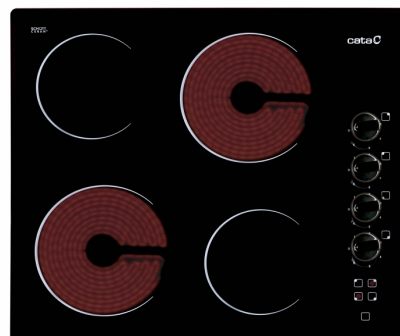

604 HVI

REFERENCE 08072200 - 604 HVI - 8422248023627

DESCRIPTION

Hob with 4 cooking zones of 140 and 180 mm. With power regulator 6 levels.

FEATURES

Fixing system	Quick-Fix System
Product width (mm)	590
Product depth (mm)	520
Product height (mm)	67
Built-in height (mm)	560
Built-in depth (mm)	490
Control type	Mecánico
Power Levels	6
Residual heat indicator	✓
Cooking areas	4
Front Right area - Area diameter (mm)	140
Front Right area - Power (kW)	1,2
Rear Right area - Area diameter (mm)	180
Rear Right area - Power (kW)	1,8
Front Left area - Area diameter (mm)	180
Front Left area - Power (kW)	1,8
Rear Left area - Area diameter (mm)	140
Rear Left area - Power (kW)	1,2
Nominal voltage (V)	220-240
Mains frequency (Hz)	50/60
Product power (kW)	6