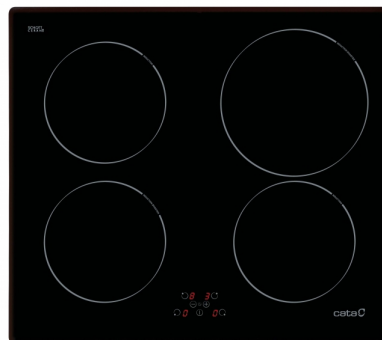

## IB 604

REFERENCE 08074001 - IB 604 BK - 8422248059213

### FEATURES

Fixing system	Quick-Fix System
Product width (mm)	590
Product depth (mm)	520
Product height (mm)	68
Built-in height (mm)	560
Built-in depth (mm)	490
Ventilation slot (mm)	5
Control type	Táctil
Power Levels	9 + Booster
Timer for each cooking area	✓
Buzzer	✓
Child safety lock	✓
Residual heat indicator	✓
Automatic pan detection	✓
Automatic safety switch-off	✓
Cooking areas	4
Front Right area - Area diameter (mm)	180
Front Right area - Power (kW)	1,4
Rear Right area - Area diameter (mm)	220
Rear Right area - Power (kW)	1,85
Rear Right area - Booster (kW)	2,1
Front Left area- Area diameter (mm)	180
Front Left area - Power (kW)	1,4
Front Left area - Booster (kW)	1,85
Rear Left area - Area diameter (mm)	180
Rear Left area- Power (kW)	1,4
Nominal voltage (V)	220-240
Mains frequency (Hz)	50/60
Product power (kW)	6,75