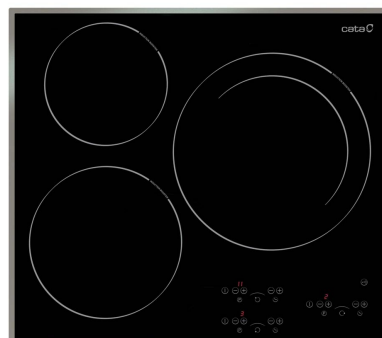

## IB 633

REFERENCE 08073305 - IB 633 X - EAN 8422248062930

### DESCRIPTION

- cooking 3 zones :
- Right: 1 giant area with Booster function of o 300 2, 8kW (max. 3, 6kW)
- Left-front: area 1 with Booster function of o 225 2, 2kW (max. 3, 1kW)
- Left-rear: 1 zone with Booster function of o 180 1, 8kW (max. 2, 2kW)
- Independent control for each zone
- 11 adjustable power levels + Booster
- Security lock
- Timer for each zone
- Residual heat indicator
- Automatic safety cut-out
- Automatic detection of vessels
- Stainless steel frame / front bezel
- Width 59 cm
- Total 7, power 2kW

### FEATURES

Stainless Steel Finishing	✓
Fixing system	Clamping System
Product width (mm)	590
Product depth (mm)	520
Product height (mm)	58
Built-in height (mm)	560
Built-in depth (mm)	490
Ventilation slot (mm)	5
Control type	Deslizante
Power Levels	11 + Booster
Timer for each cooking area	✓
Child safety lock	✓
Residual heat indicator	✓
Automatic pan detection	✓
Automatic safety switch-off	✓
Cooking areas	3
Rear Right area - Area diameter (mm)	300
Rear Right area - Power (kW)	2,8
Rear Right area - Booster (kW)	3,6
Front Left area- Area diameter (mm)	225
Front Left area - Power (kW)	2,2
Front Left area - Booster (kW)	3,1
Rear Left area - Area diameter (mm)	180
Rear Left area- Power (kW)	1,8
Rear Left area - Booster (kW)	2,2