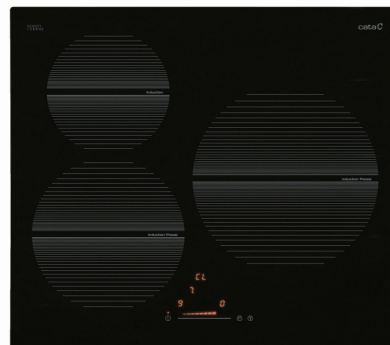

ISB 603 BK

REFERENCE 08073211 - ISB 603 BK - EAN 8422248055871

DESCRIPTION

Induction hob with 3 areas of cooking and Touch control Slider.
It includes induction booster from 3kW in two of the cooking zones.

FEATURES

Front bevel Finishing	✓
Fixing system	Quick-Fix System
Product width (mm)	590
Product depth (mm)	520
Product height (mm)	68
Built-in height (mm)	560
Built-in depth (mm)	490
Ventilation slot (mm)	5
Control type	Deslizante
Power Levels	9 + Booster
Timer for each cooking area	✓
Buzzer	✓
Child safety lock	✓
Residual heat indicator	✓
Automatic pan detection	✓
Automatic safety switch-off	✓
Cooking areas	3
Rear Right area - Area diameter (mm)	270
Rear Right area - Power (kW)	2,3
Rear Right area - Booster (kW)	3
Front Left area- Area diameter (mm)	220
Front Left area - Power (kW)	2,3
Front Left area - Booster (kW)	3
Rear Left area - Area diameter (mm)	180
Rear Left area- Power (kW)	1,4
Nominal voltage (V)	220-240
Mains frequency (Hz)	50/60
Product power (kW)	6,7