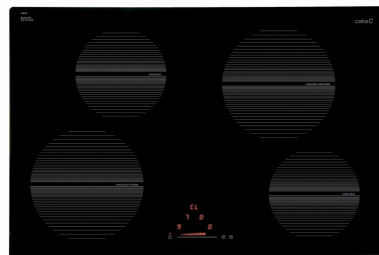

ISB 704 BK

REFERENCE 08081203 - ISB 704 BK - EAN 8422248058407

DESCRIPTION

- 4 cooking areas
- Top right: 1 area with booster function Ø220, 2.3 kW (max. 3 kW)
- Bottom right: 1 induction area, Ø180, 1.4 kW
- Bottom left: 1 area with booster function Ø220, 2.3 kW (max. 3 kW)
- Top left: 1 induction area, Ø180, 1.4 kW
- 9 adjustable power levels with touch control + booster
- Safety lock
- Timer function for each area
- Residual heat indicator
- Automatic safety switch-off
- Exclusive black glass design with Cata & Can Roca printed on it and front bevel
- 77 cm wide
- Total power 7.4 kW
- Front bevel
- Automatic pan detection

FEATURES

Front bevel Finishing	✓
Fixing system	Quick-Fix System
Product width (mm)	770
Product depth (mm)	520
Product height (mm)	68
Built-in height (mm)	750
Built-in depth (mm)	490
Ventilation slot (mm)	5
Control type	Deslizante
Power Levels	9 + Booster
Timer for each cooking area	✓
Buzzer	✓
Child safety lock	✓
Residual heat indicator	✓
Automatic pan detection	✓
Automatic safety switch-off	✓
Cooking areas	4
Front Right area - Area diameter (mm)	180
Front Right area - Power (kW)	1,4
Rear Right area - Area diameter (mm)	220
Rear Right area - Power (kW)	2,3
Rear Right area - Booster (kW)	3
Front Left area- Area diameter (mm)	220