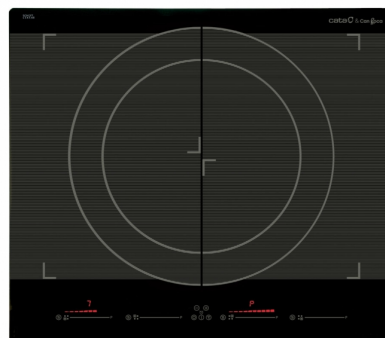

GIGA 600 BK

REFERENCE 08026002 - GIGA 600 BK - 8422248059190

DESCRIPTION

Booster induction hob Collection CATA & Can Roca, notable for the large cooking area that offers up to 40 centimeters in diameter. With 4 cooking zones with Booster system independent. It features touch control of 9 sequential levels, timer and locking security system control panel.

FEATURES

Front bevel Finishing	✓
Fixing system	Quick-Fix System
Product width (mm)	590
Product depth (mm)	520
Product height (mm)	50
Built-in height (mm)	565
Built-in depth (mm)	495
Ventilation slot (mm)	5
Control type	Deslizante
Power Levels	9 + Booster
Timer for each cooking area	✓
Buzzer	✓
Child safety lock	✓
Residual heat indicator	✓
Automatic pan detection	✓
Automatic safety switch-off	✓
Cooking areas	4
Front Right area - Area diameter (mm)	235x185
Front Right area - Power (kW)	2,1
Front Right area - Booster (kW)	3,7
Rear Right area - Area diameter (mm)	235x185
Rear Right area - Power (kW)	2,1
Rear Right area - Booster (kW)	3,7
Front Left area- Area diameter (mm)	235x185
Front Left area - Power (kW)	2,1
Front Left area - Booster (kW)	3,7
Rear Left area - Area diameter (mm)	235x185
Rear Left area- Power (kW)	2,1
Rear Left area - Booster (kW)	3,7
Nominal voltage (V)	220-240
Mains frequency (Hz)	50/60
Product power (kW)	7,4