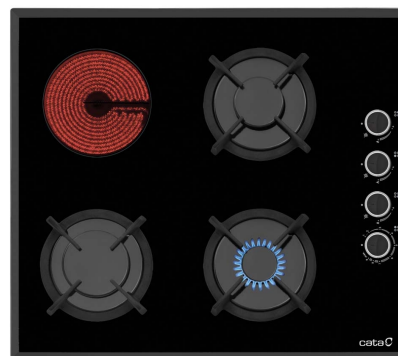

MVG 604

REFERENCE 08007200 - MVG 604 - 8422248063098

DESCRIPTION

MIXED HIGH LIGHT + GAS

- 1 High Light cooking areas:
 - Rear Left: 1 area ø 140, 1.2kW
- 3 Gas Burners:
 - Front Right: Small burner of 0.88kW
 - Rear Right: Middle burner of 1.78kW
 - Front Left: Big burner of 3kW
- Gas burners with FDD safety
- Mechanical control
- Adjustable power levels
- 59 cm wide
- Total Gas power 5.66kW
- Total Electric power 1.2kW
- Black vitroceramic surface
- Finished in black glass
- Gas conversion set included

FEATURES

Glass	✓
Anchor system	Pletinas fijación
Appliance width mm	590
Appliance depth mm	520
Appliance height mm	115
Built-in width mm	560
Built-in depth mm	490
Number of burners	3 + 1
Plug-in autoignition	✓
Safety valve	✓
Cast Iron Grills/Burners	✓
Suitable for City Gas	✓
Suitable for LPG	✓
LPG injectors included as accessories	✓
Triple ring	ELECTRIC BURNER
	1,2 kW
Fast	1 x 3kW
Semi-fast	1 x 1,78 kW
Auxiliar	1 x 0,88 kW
Product power (kW)	5,6 kW gas + 1,2 kW el.