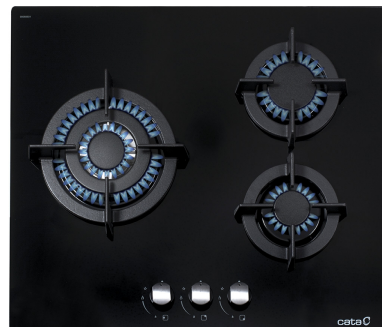

CCI 6021 BK

REFERENCE 08068501 - CCI 6021 BK - 8422248073707

DESCRIPTION

? 3 gas burners:

Left: 1 triple ring of 3.5kW Rear

Right: 1 semi-fast of 1.75kW

Front Right: 1 auxiliary of 1kW

? One hand automatic ignition

? Flame failure gas cut off safety system

? Cast iron Grids/burners

? Suitable for city gas

? Gas inlet position: rear left

? LPG nozzles included in the box

? 59 cm wide

? Total power 6.25kW

FEATURES

Glass	✓
Anchor system	Pletinas fijación
Appliance width mm	590
Appliance depth mm	510
Appliance height mm	52
Built-in width mm	555
Built-in depth mm	475
Number of burners	4
Plug-in autoignition	✓
Safety valve	✓
Cast Iron Grills/Burners	✓
Suitable for City Gas	✓
Suitable for LPG	✓
LPG injectors included as accessories	✓
Triple ring	1 x 3,5kW
Semi-fast	2 x 1,75kW
Auxiliar	1 x 1kW
Product power (kW)	7,5 kW