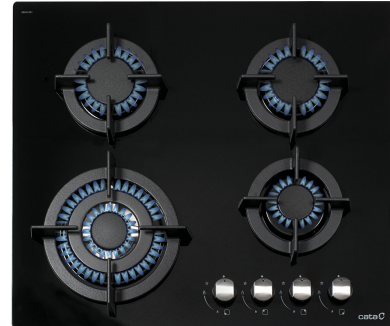

CCI 6031 BK

REFERENCE 08041501 - CCI 6031 BK - 8422248073691

DESCRIPTION

Glass Gas Hob with bevelled front and white glass. With 4 burner cooking zones and iron grilles, auto and safety valve. Natural Gas Multigas hob prepared for (G-?20), with accessories for easy attachment to Butane Gas (G-?30).

FEATURES

Glass	✓
Anchor system	Pletinas fijación
Appliance width mm	590
Appliance depth mm	510
Appliance height mm	52
Built-in width mm	555
Built-in depth mm	475
Number of burners	4
Plug-in autoignition	✓
Safety valve	✓
Cast Iron Grills/Burners	✓
Suitable for City Gas	✓
Suitable for LPG	✓
LPG injectors included as accessories	✓
Triple ring	1 x 3,5kW
Semi-fast	2 x 1,75kW
Auxilliar	1 x 1kW
Product power (kW)	7,5 kW