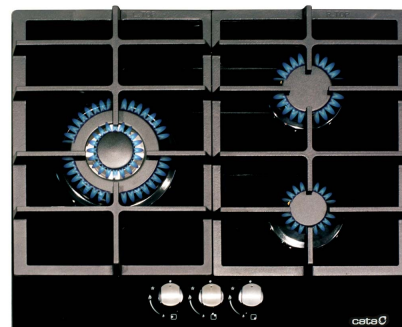

LCI 6021 BK

REFERENCE 08068401 - LCI 6021 BK - 8422248068376

DESCRIPTION

Glass Gas Hob with bevelled front and white glass. With 4 burner cooking zones and iron grilles, auto and safety valve. Natural Gas Multigas hob prepared for (G-?20), with accessories for easy attachment to Butane Gas (G-?30).

FEATURES

Glass	✓
Anchor system	Pletinas fijación
Appliance width mm	580
Appliance depth mm	500
Appliance height mm	55
Built-in width mm	555
Built-in depth mm	475
Number of burners	3
Plug-in autoignition	✓
Safety valve	✓
Cast Iron Grills/Burners	✓
Suitable for City Gas	✓
Suitable for LPG	✓
LPG injectors included as accessories	✓
Triple ring	1 x 3 kW
Semi-fast	1 x 1,75kW
Auxilliar	1 x 1kW
Product power (kW)	7,5 kW