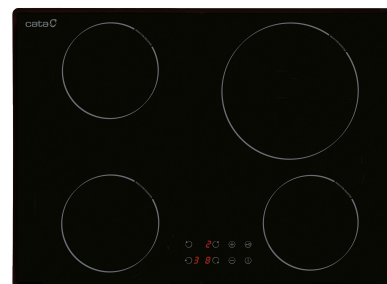

IB 5004 BK

REFERENCE 08074006

DESCRIPTION

FEATURES

Fixing system	Quick-Fix System
Ventilation slot (mm)	5
Control type	Táctil
Power Levels	9 + Booster
Buzzer	✓
Child safety lock	✓
Residual heat indicator	✓
Automatic pan detection	✓
Automatic safety switch-off	✓
Cooking areas	4
Nominal voltage (V)	220-240
Mains frequency (Hz)	50/60
Product power (kW)	6,8