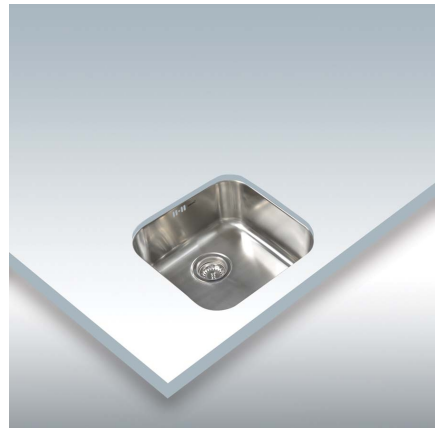

CB 40-40

REFERENCE 02624001 - CB 40-40 - EAN 8422248036894

DESCRIPTION

- Square bowl
- Installation in 50-cm unit
- Bowl depth 18cm
- Stainless steel AISI 304 18/8
- Basket valve 3 1/2"
- Accessories:
 - Watertight strip
 - Fastening clamps
 - Overflow pipe
 - Siphon

FEATURES

Installation in	Cabinet 50 cm
Bucket depth (cm.)	18
Built-in sink	1 Bowl square
Stainless steel	AISI 304 18/8
Valve basket (inches)	3 1/2"
Standard accessories	Sealing tape, Fixing clamps ,Tube overflow,Siphon